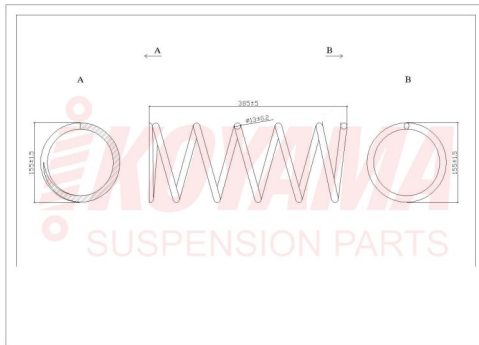

TOYOTA

COROLLA DIESEL 92/00

RESORTE DEL REF 13X155X385X5 3/4 447

KOYAMA T003