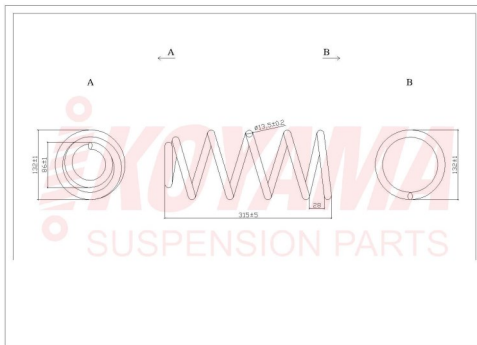

NISSAN

VERSA GLP 12/UP

RESORTE POST GLP 13.5X132X315X5 3/8 11446

KOYAMA N019