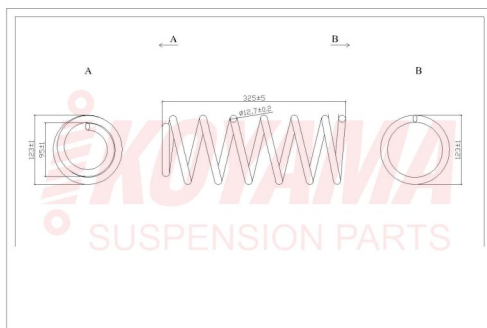

HYUNDAI/KIA

ELANTRA/CERATO 11/UP

RESORTE POST REF 12.7X123X325X7 3/8 10550

KOYAMA HY027