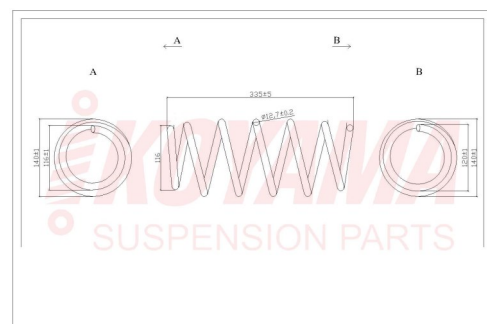

HYUNDAI/KIA

ACCENT/RIO 11/UP

RESORTE DEL REF 12.7X140X335X5 3/4 9542

KOYAMA HY008