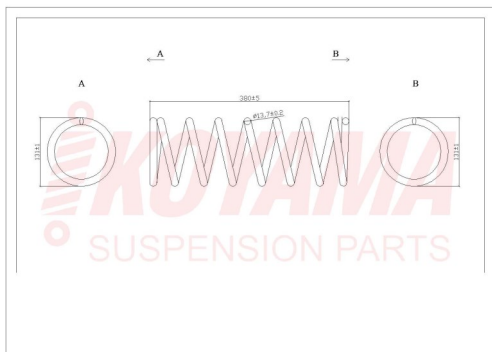

NISSAN

AD WAGON 90/06

RESORTE POST REF 13.7X131X380X8 1/4 483

KOYAMA N002