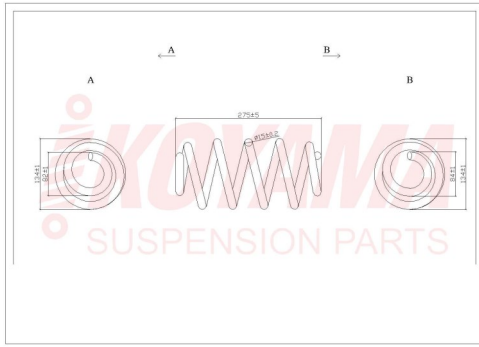

TOYOTA

AVANZA 11/UP

RESORTE POST GNV 15X84X275X6 1/4 11760

KOYAMA T023