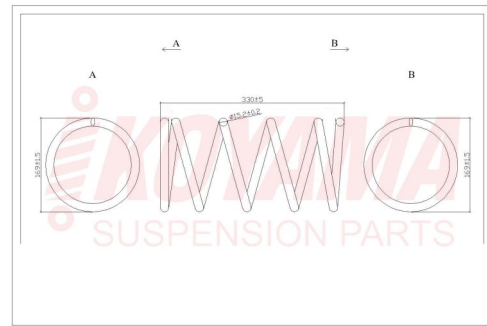

**KOYAMA C001**

**HONDA**

CIVIC

RESORTE POST ORI 11.2X101X378X10 1/2 74

**KOYAMA C002**

**HONDA**

CRV 06/09

RESORTE DEL ORI 15.2X169X330X4 7950