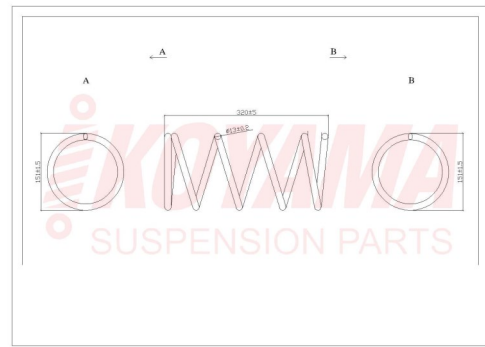

TOYOTA

COROLLA GASOLINERO 90/00

RESORTE DEL ORI 13X151X350X4 5/8 10222

KOYAMA T004