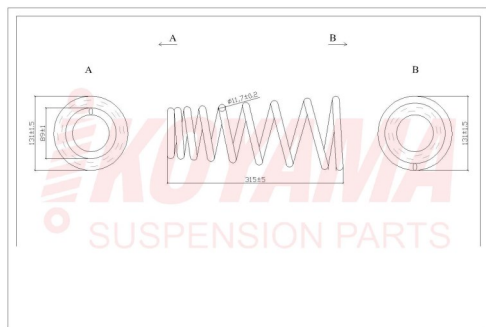

CHEVROLET

N200 DONGFENG MINI

RESORTE DEL ORI 11.7X131X315X8 3/4 9315

KOYAMA DG001