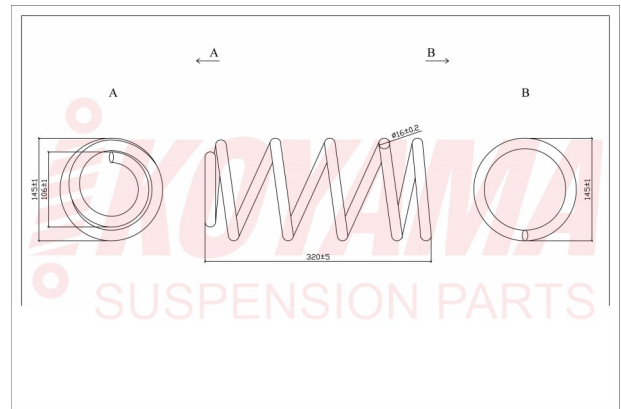

HYUNDAI

SANTA FE PATRULLERO REF 11/14

RESORTE POST ORI 16X145X320X5 1/2

KOYAMA HY048