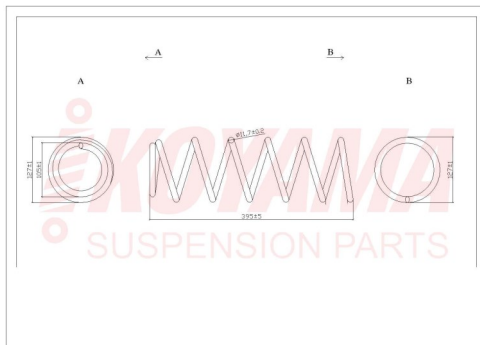

TOYOTA

YARIS ENVIDIA 14/UP

RESORTE DEL ORI 11.7X127X395X6 3/8 9814

KOYAMA T012