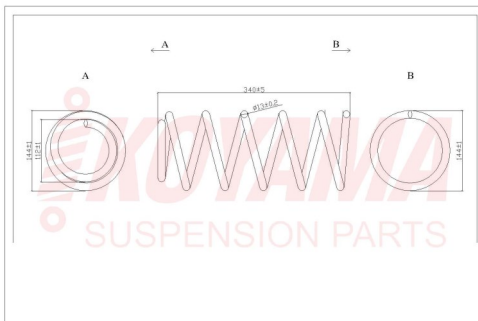

CHEVROLET

AVEO SAIL 06/UP

RESORTE DEL REF 13X144X340X6 1/4 8752

KOYAMA CH001