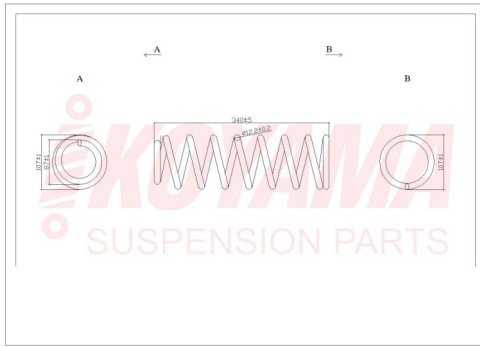

TOYOTA

COROLLA 14/UP

RESORTE POST GNV 12.2X107X340X8 3/4 11079

KOYAMA T018