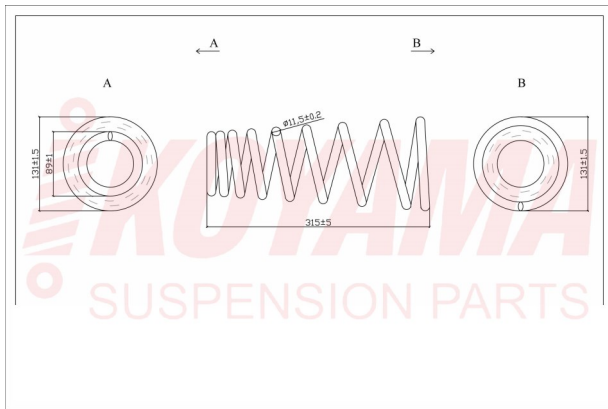

DONG FENG

MINI 06/12

RESORTE DEL ORI 11.5X131X315X8 1/2

KOYAMA DF01