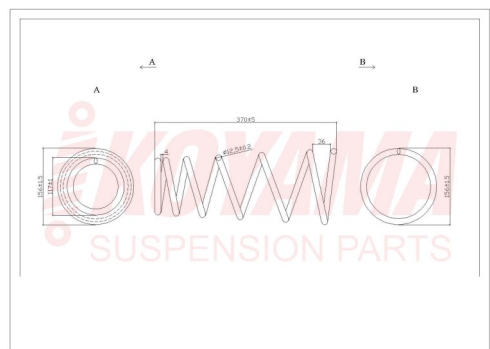

SUZUKI

SWIFT HATCHBACK 04/14

RESORTE DEL ORI 12.5X156X370X6 1/4 13415

KOYAMA SK017