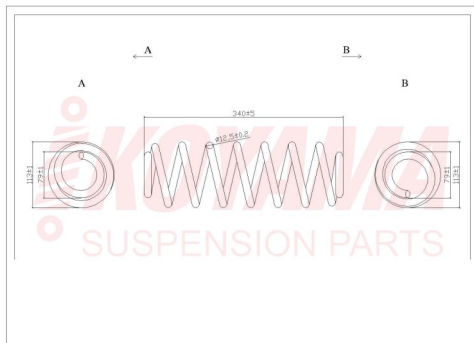

HYUNDAI

NEW ELANTRA 16/UP

RESORTE POST GNV 12.5X79X340X8 1/2 15157

KOYAMA HY044