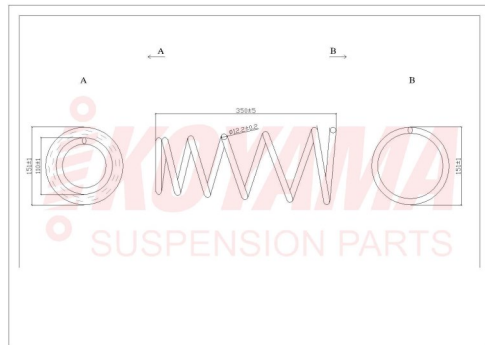

TOYOTA

COROLLA 92/00

RESORTE POST REF 12.2X151X350X5 7/8 449

KOYAMA T005