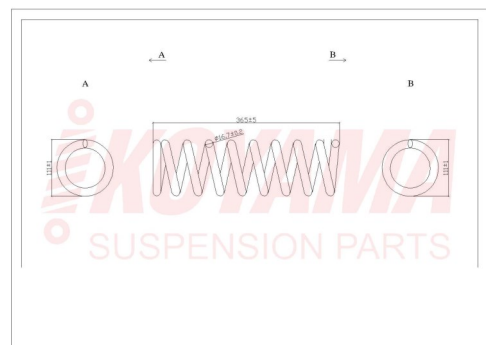

NISSAN

NAVARA 04/13

RESORTE DEL ORI 16.7X111X365X5 1/2 6829

KOYAMA N015