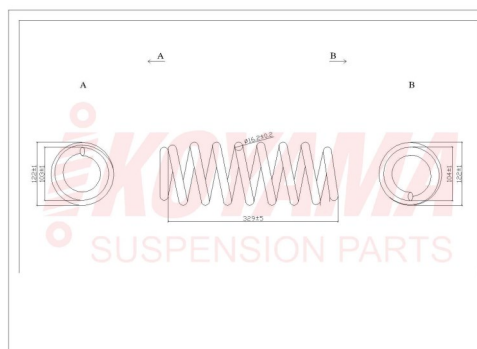

SUZUKI

GRAND NOMADE 06/15

RESORTE POST ORI 16.2X104X329X8 1/4 3542

KOYAMA SK014