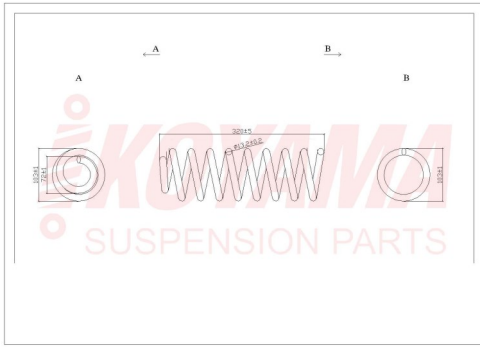

RENAULT

LOGAN 07/UP

RESORTE POST REF 13.2X103X320X9 13715

KOYAMA RE002