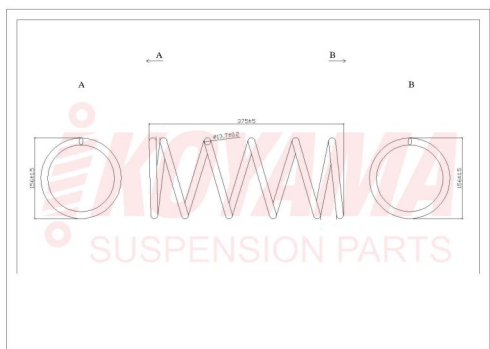

SUZUKI

GRAND NOMADE 06/15

RESORTE DEL ORI 13.7X156X375X5 1/2 3541

KOYAMA SK013