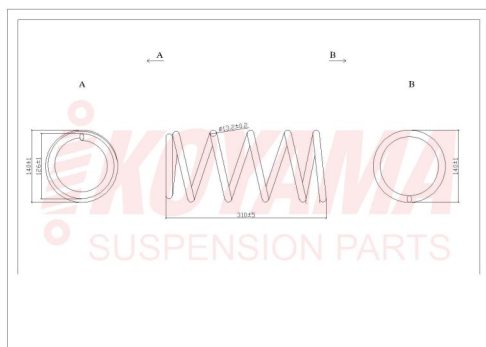

NISSAN

AD WAGON 06/UP

RESORTE DEL ORI 13.2X140X310X5 1/2 9511

KOYAMA N011