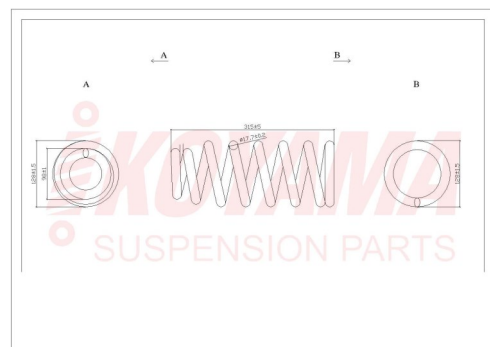

MITSUBISHI

L200 10/UP

RESORTE DEL REF 17.7X128X315X6 5/8 13457

KOYAMA MI004