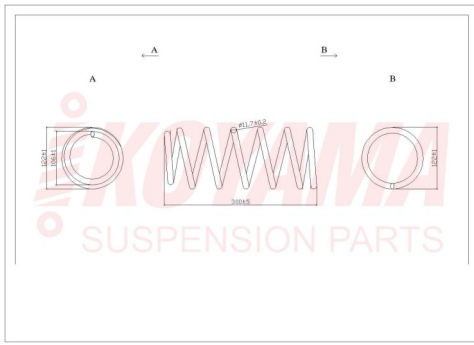

HYUNDAI

i10 07/13

RESORTE POST REF 11.7X122X300X6 3/4 9787

KOYAMA HY038