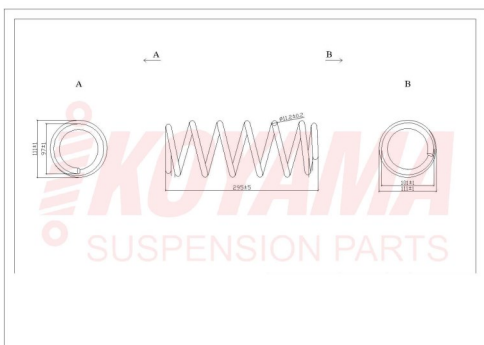

SUZUKI

ALTO CHERY QQ

RESORTE POST REF 11.2X101X295X6 3/4 5121

KOYAMA SK009