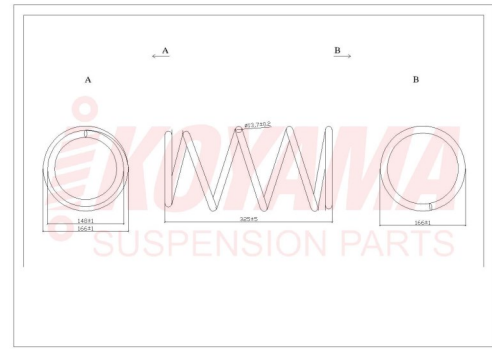

SUZUKI

AERIO STATION WAGON

RESORTE DEL REF 13.7X166X325X4 3/8 11440

KOYAMA SK011