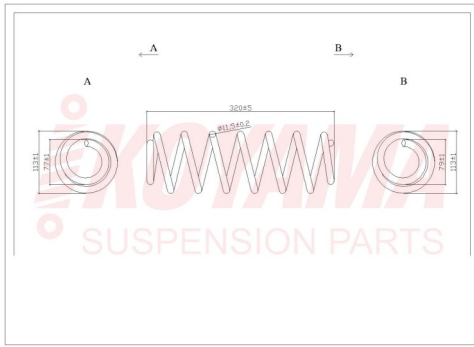

CHEVROLET

SAIL GNV 4 16/UP

RESORTE POST GNV 11.5X79X320X7 17471

KOYAMA CH011