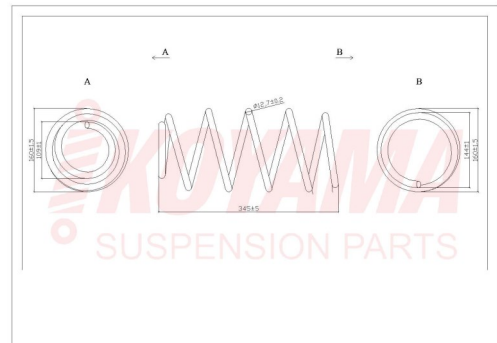

VOLKSWAGEN

GOL STATION WAGON 09/UP

RESORTE DEL REF 12.7X144X345X5 8297

KOYAMA V001