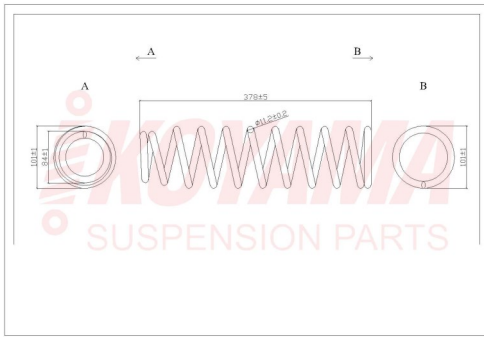

HONDA

CIVIC

RESORTE POST ORI 11.2X101X378X10 1/2 74

KOYAMA C002