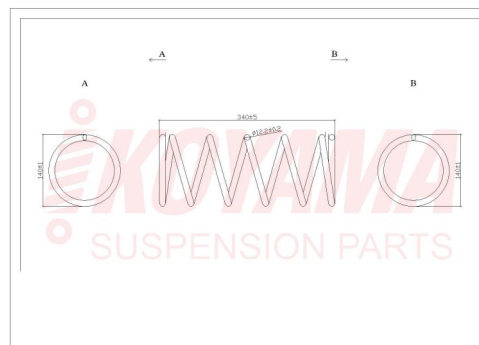

NISSAN

SENTRA B12 B13 V16 CLAS 87/94

RESORTE POST REF 12.2X140X340X6 493

KOYAMA N006