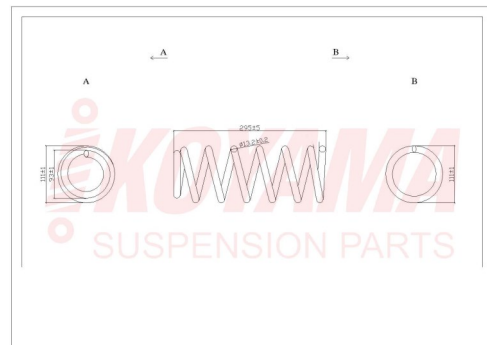

NISSAN

SENTRA B15 ALMERA 00/UP
RESORTE POST REF 13.2X111X295X6 7/8 662

KOYAMA N010