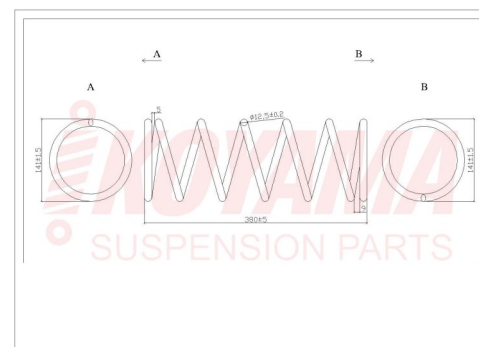

NISSAN

AVENIR MM CD20 CD17 90/00

RESORTE DEL REF 12.5X141X380X6 5/8 499

KOYAMA N017