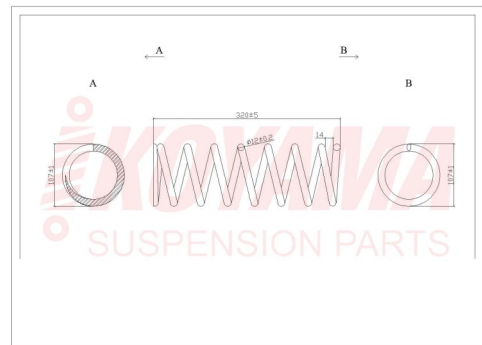

**KOYAMA CG002**

**CHANGUE**

FREEDON 1100 10/13

RESORTE DEL ORI 12X130X310X8 1/2 11680

**KOYAMA CG004**

**CHANGUE**

FREEDON 1100 10/13

RESORTE POST ORI 12X107X320X7 7/8 11679