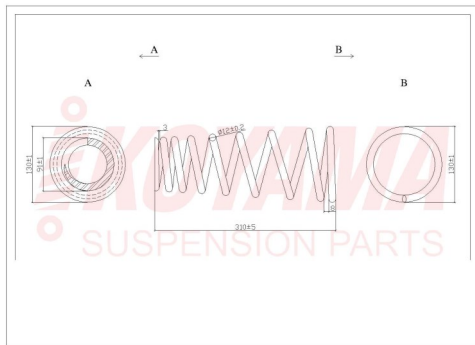

CHANGUE

FREEDON 1100 10/13

RESORTE DEL ORI 12X130X310X8 1/2 11680

KOYAMA CG004