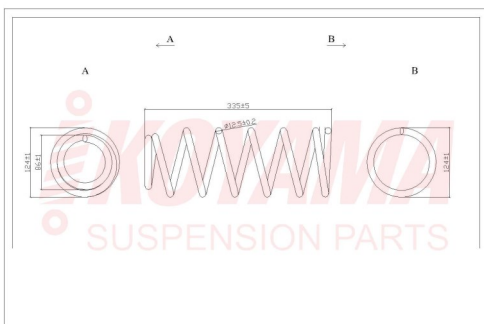

HYUNDAI/KIA

ACCENT/RIO 06/10

RESORTE POST REF 12.5X124X335X7 3322

KOYAMA HY004