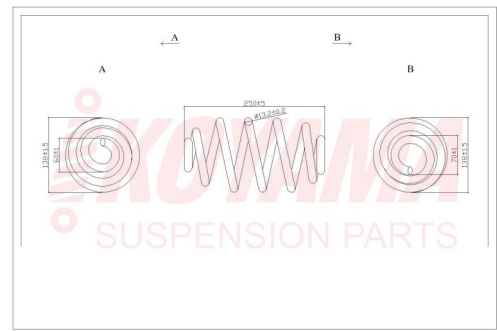

**KOYAMA CH002**

**CHEVROLET**

CORSA CHEVY TAXI 92/09

RESORTE DEL REF 12,2X131X320X6 1/2 1208CDR

**KOYAMA CH004**

**CHEVROLET**

CORSA CHEVY TAXI 92/09

RESORTE POST GNV 13.2X138X250X6 1/2 5255