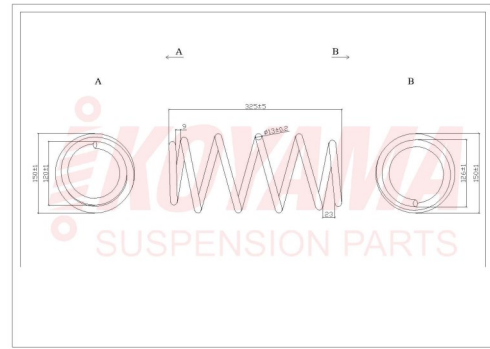

**KOYAMA HY037**

**HYUNDAI**

i10 07/13

RESORTE POST REF 11.7X122X300X6 3/4 9787

**KOYAMA HY038**

**HYUNDAI**

NEW ELANTRA 16/UP

RESORTE DEL ORI 13X126X325X5 1/2 14475