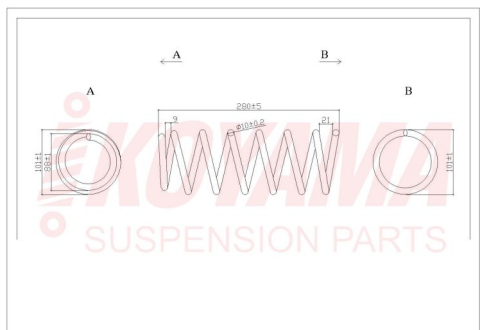

HYUNDAI

EON 09/UP

RESORTE POST GNV 10X101X280X7 11350

KOYAMA HY040