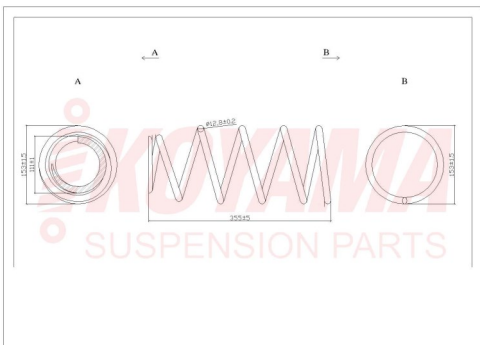

NISSAN

SENTRA B15 ALMERA 00/UP
RESORTE DEL ORI 12.8X153X355X5 1/4 496

KOYAMA N009