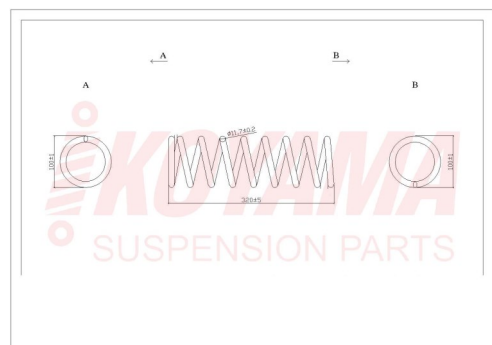

SUZUKI

APV 09/UP

RESORTE DEL ORI 11.7X100X320X8 3/4 7305

KOYAMA SK005