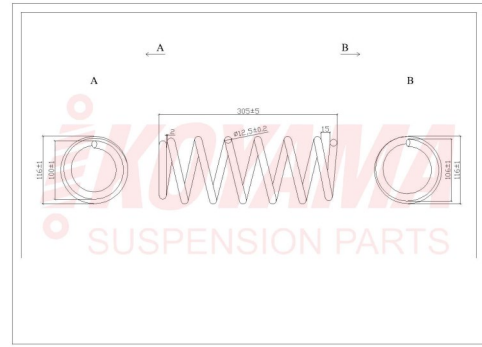

# KOYAMA

**CHANGUE**

COOLCAR 1400 10/UP

RESORTE DEL ORI 12X133X260X5 1/2 15631

**KOYAMA CG001**

**CHANGUE**

COOLCAR 1400 10/UP

RESORTE POST ORI 12.5X106X305X6 7/8 11449