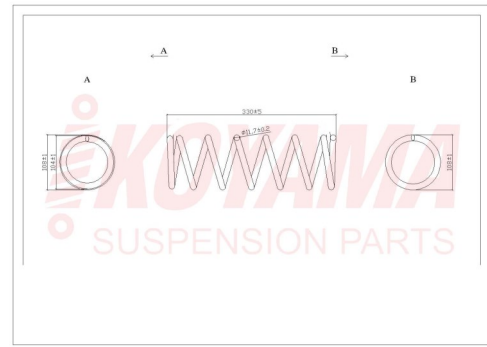

NISSAN

SENTRA B14 PRIMERA 95/99
RESORTE POST REF 11.7X108X330X6 7/8 495

KOYAMA N008