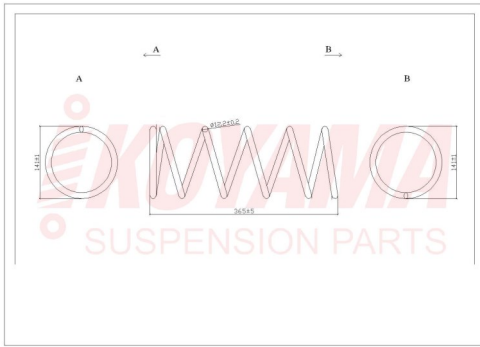

NISSAN

SENTRA B12 B13 V16 CLAS AD 87/13
RESORTE DEL ORI 12.2X141X365X6 491

KOYAMA N005