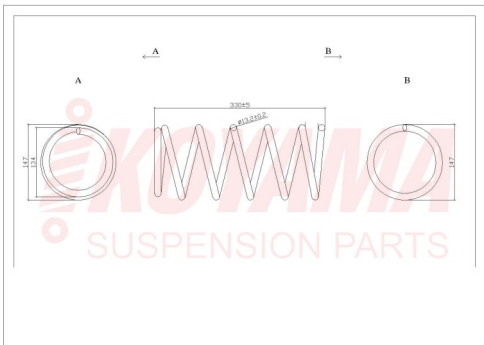

SUZUKI

AERIO BALENO

RESORTE POST REF 13.2X147X330X5 5/8 6465

KOYAMA SK012