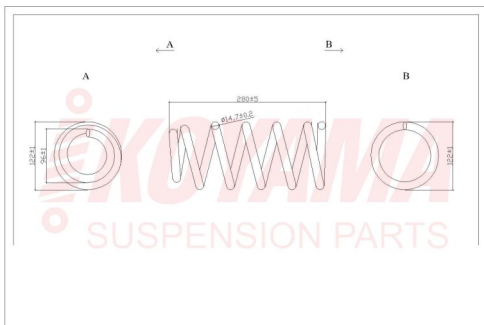

HONDA

CRV 06/09

RESORTE POST REF 14.7X122X280X5 3/4 5624

KOYAMA C004