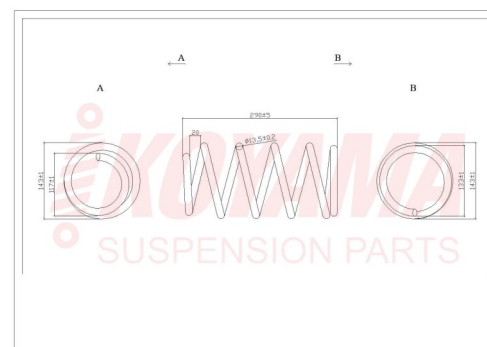

TOYOTA

AVANZA 11/UP

RESORTE DEL ORI 13.5X133X290X5 1/2 1352MD

KOYAMA T022