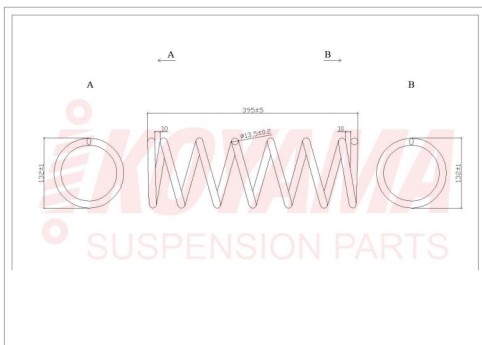

**KOYAMA GE001**

**GREAT WALL**

GW HAVAL H3 10/UP

RESORTE POST REF 13X132X395X6 3/4 13102

**KOYAMA GW001**

**HONDA**

CIVIC PARTNER 90/99

RESORTE DEL ORI 12.2X98X375X11 1/2 73