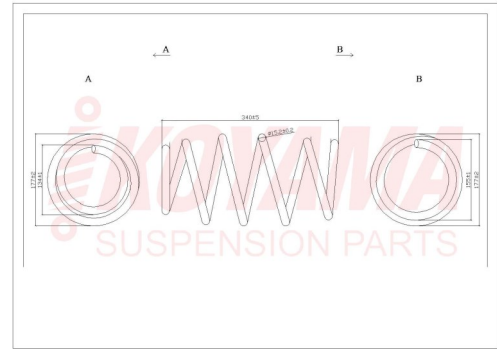

TOYOTA

RAV4 06/14

RESORTE DEL REF 15.2X177X340X5 9077

KOYAMA T019