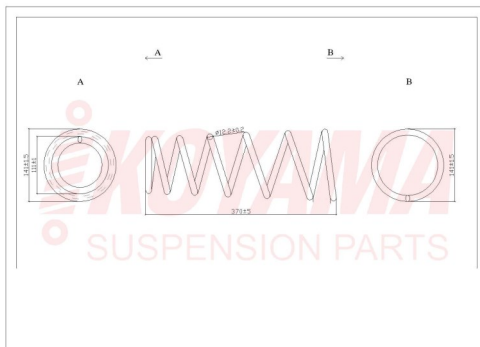

TOYOTA

CORONA CALDINA CONICO 92/97

RESORTE POST REF 12.2X141X370X6 1/2 460

KOYAMA T002