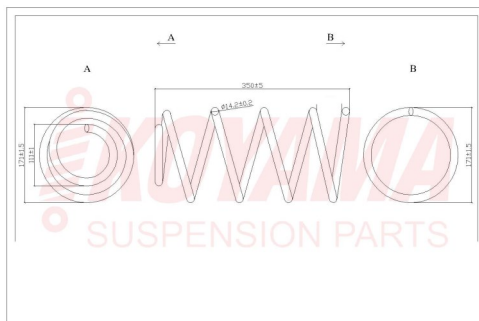

KIA

CERATO 07/12

RESORTE DEL DELT 14.2X171X350X5 12721

KOYAMA HY034