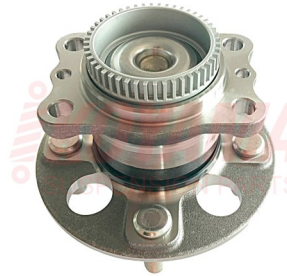

HYUNDAI/KIA

ACCENT/RIO 11/14

BOCAMAZA POST BASE 4H 4P 52750-1R000

KOYAMA BHY005