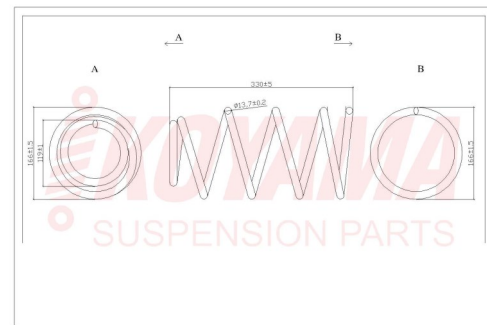

HYUNDAI/KIA

ACCENT/RIO 06/10

RESORTE DEL ORI 13.7X166X330X5 6180

KOYAMA HY003