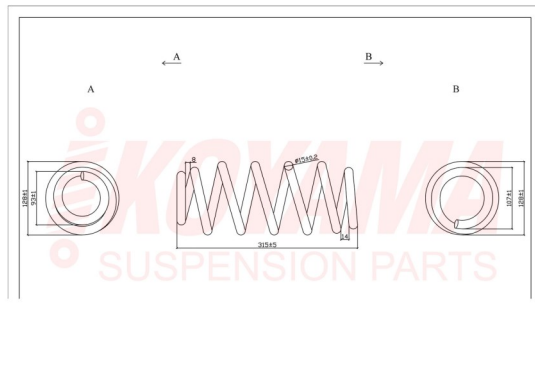

TOYOTA

RAV4 06/14

RESORTE POST REF 15X107X320X6 1/2 9079

KOYAMA T020