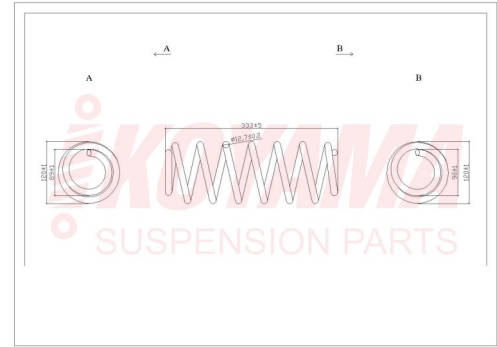

TOYOTA

YARIS 06/13

RESORTE POST REF 12.7X120X333X8 3590

KOYAMA T015