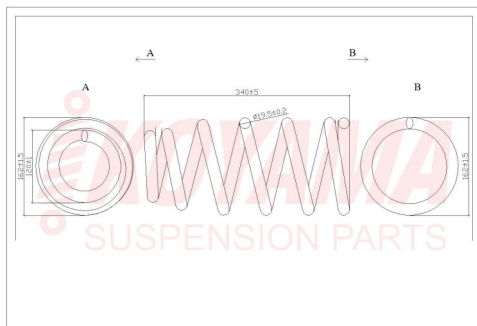

HYUNDAI

H1 STAREX 02/10

RESORTE POST REF 19.5X162X340X6 5797

KOYAMA HY036