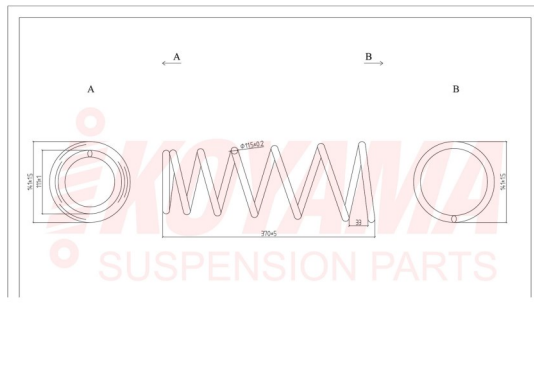

NUEVO

TOYOTA

CORONA CALDINA CONICO 11mm 92/97

RESORTE POST ORI 11.5X141X370X6 1/2 460

KOYAMA T026