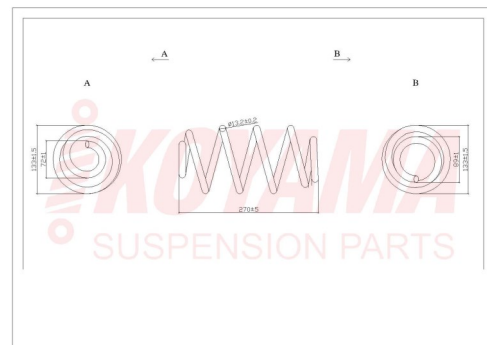

NISSAN

TIIDA 05/13 WINGROAD 06/UP
RESORTE POST GNV 13.2X89X270X5 1/2 5358

KOYAMA N014