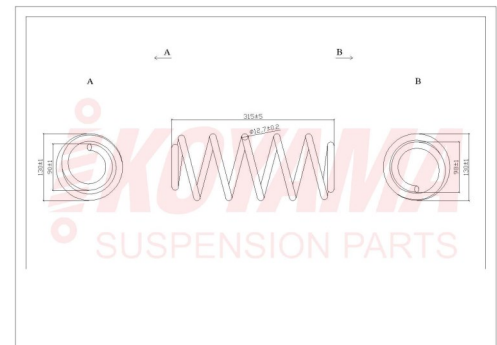

TOYOTA

YARIS ENVIDIA 14/UP

RESORTE POST REF 12.7X98X315X6 3/8 10364

KOYAMA T013