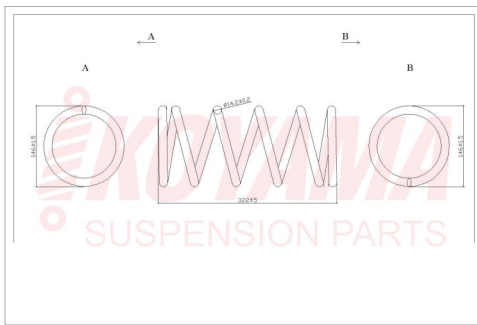

CHEVROLET

VIVANT 03/UP

RESORTE POST REF 14.2X146X322X5 7/8 12541

KOYAMA CH007