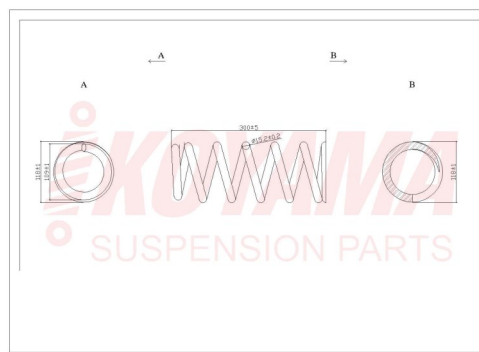

**KOYAMA MI004**

**NISSAN**

AD WAGON 90/06

RESORTE POST REF 13.7X131X380X8 1/4 483

**KOYAMA N002**

**NISSAN**

AD WAGON 4X4 00/07

RESORTE POST GNV 15.2X118X300X6 1/2 667