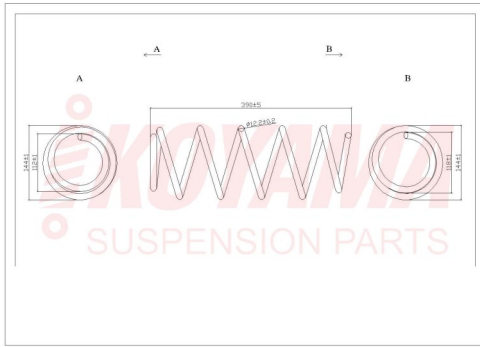

TOYOTA

YARIS 06/13

RESORTE DEL REF 12.2X144X390X5 3/4 9160

KOYAMA T014