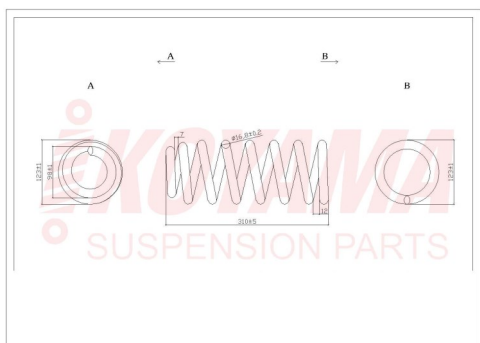

VOLKSWAGEN

AMAROK 10/UP

RESORTE DEL REF 16.8X123X310X7 1/2 6503

KOYAMA V003