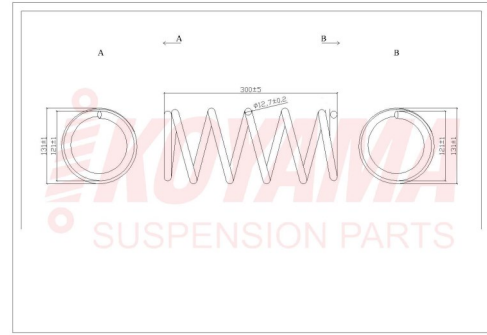

DAIHATSU/ZOTYE

TERIOS HUNTER NOMADE

RESORTE POST REF 12.7X131X300X6 1/4 9052

KOYAMA D005