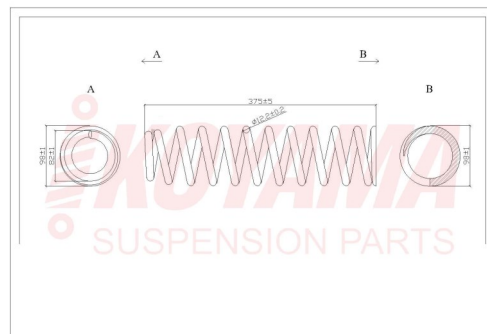

**KOYAMA GE001**

**GREAT WALL**

GW HAVAL H3 10/UP

RESORTE POST REF 13X132X395X6 3/4 13102

**KOYAMA GW001**

**HONDA**

CIVIC PARTNER 90/99

RESORTE DEL ORI 12.2X98X375X11 1/2 73