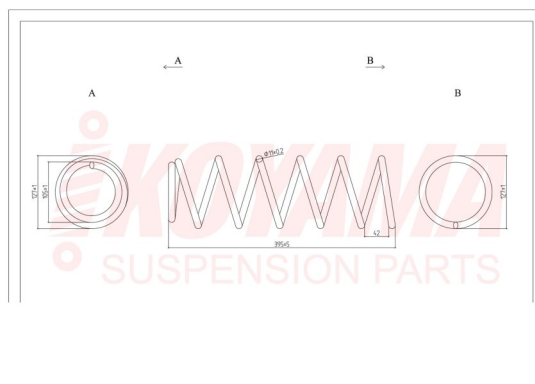

NUEVO

TOYOTA

YARIS ENVIDIA 11mm 14/UP

RESORTE DEL ORI 11X127X395X6 3/8 9814

KOYAMA T027