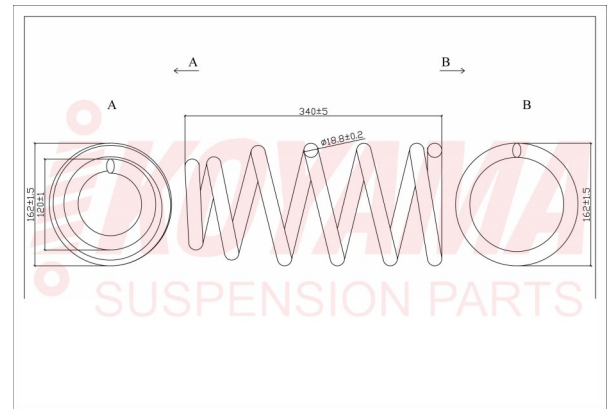

HYUNDAI

H1 07/17

RESORTE POST ORI 18.8X162X340X6 6335

KOYAMA HY047