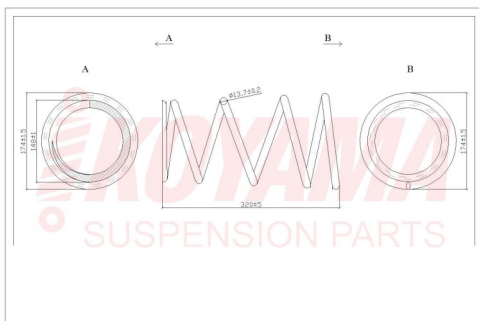

NISSAN

X-TRAIL FORD ESCORT 90/94 01/06

RESORTE POST ORI 13.7X174X320X4 5/8 2280

KOYAMA F001