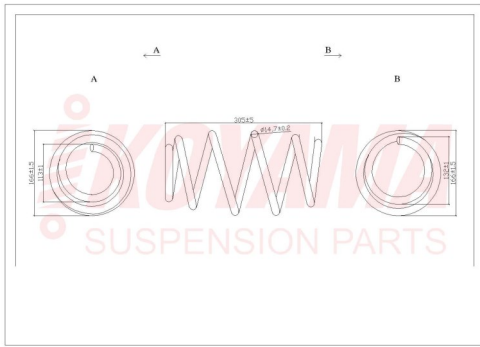

HYUNDAI/KIA

TUCSON/SPORTAGE 10/UP

RESORTE DEL REF 14.7X166X305X4 3/4 12586

KOYAMA HY033