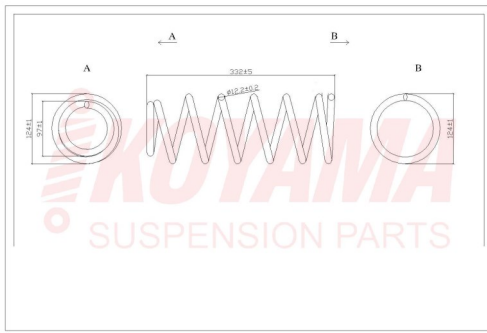

HYUNDAI/KIA

ACCENT/RIO 11/UP

RESORTE POST GNV 12.2X124X332X7 8493

KOYAMA HY009