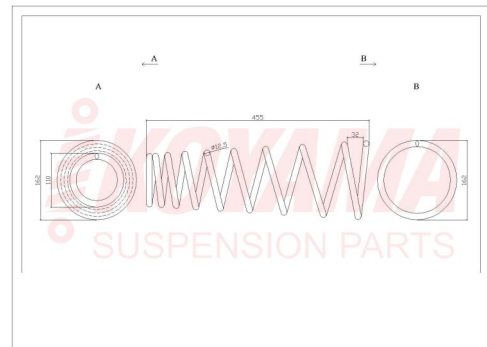

GEELY

CK MK 05/15

RESORTE POST GNV 12.5X162X455X9 1/4 1259APG

KOYAMA GE001