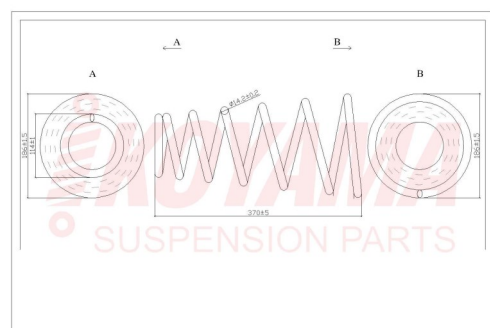

HYUNDAI/KIA

TUCSON/SPORTAGE 02/10

RESORTE POST ORI 14.2X186X370X6 1/2 10324

KOYAMA HY031