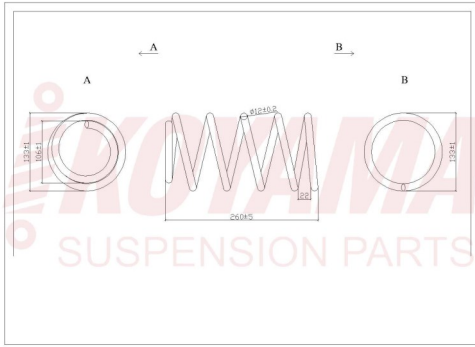

CHANGUE

COOLCAR 1400 10/UP

RESORTE DEL ORI 12X133X260X5 1/2 15631

KOYAMA CG001