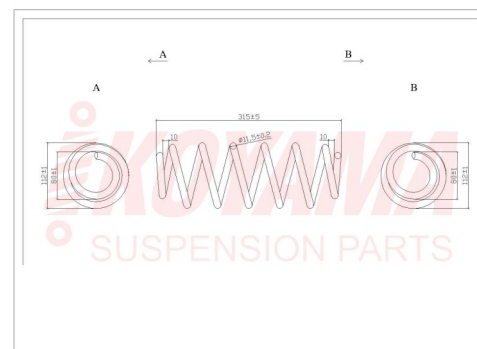

SUZUKI

SWIFT HATCHBACK 04/14

RESORTE POST REF 11.5X80X315X7 11513DP

KOYAMA SK016