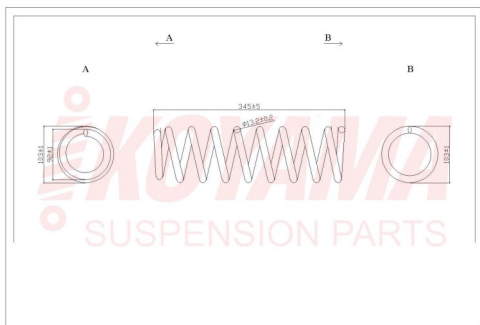

HYUNDAI/KIA

TUCSON/SPORTAGE 10/UP

RESORTE POST REF 13.2X103X345X9 1/2 9471

KOYAMA HY032